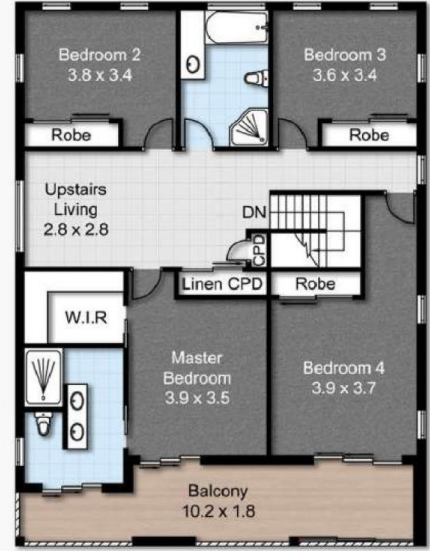

**Ryan Hawes**  
**0431 687 600**

- Multiple living areas with media room, family room, upstairs rumpus and study
- Light filled kitchen with stone benches and walk in pantry
- Five sizable and light filled bedrooms, three with built in robes
- Upstairs master with ensuite, walk in wardrobe plus covered balcony

# 223 Hezlett Road, North Kellyville

SITE PLAN

GROUND FLOOR

GARAGE

FIRST FLOOR

Floor Plans designed for marketing purposes only and are indicative to approximate size and structure.  
All dimensions are approximate. Not drawn to exact scale and no liability will be accepted.