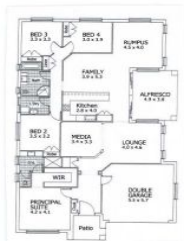

## 5 Lachlan Court Kellyville Ridge NSW

4 2 2

This brand new single level home is situated in a small cul-de-sac in a sought after development with a northerly aspect. Formal living, media room, family room and rumpus with fabulous alfresco entertaining area with external bbq gas point. Four bedrooms, ensuite bathroom and walk-in robe to the master bedroom and built-in robes to all others. Quality kitchen with stainless steel oven, cooktop, rangehood and dishwasher, plus cold water to the fridge access. Double auto garage. Estimated completion is end of March 2010.