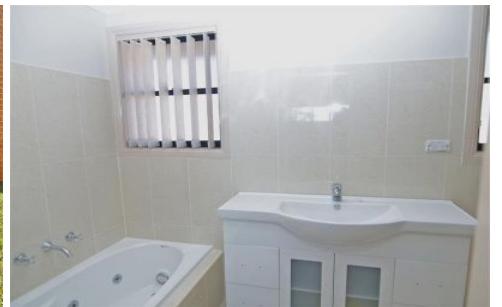

## 37 Heathfield Street Kellyville Ridge NSW

4 3 2

Stunning new four bedroom home. A stylish and very high quality residence with endless outstanding inclusions list - perfect home OR investment property. Spacious formal and casual living areas, upstairs TV room, spa bath, ensuite bathroom to main, built-in robes to all bedrooms. Ducted air conditioning, alarm, intercom, large Caesar stone kitchen with stainless steel gas appliances, auto double garage with internal access, porcelain tiles... Situated in a lovely quiet street. Level yard for kids to play and much, much more! For more information contact Rebecca Roe on 0402 400 691 today! Directions: off Windsor Rd into Merryville, 1st roundabout turn right into Vinegar Hill, follow to end, last house on the left hand side.