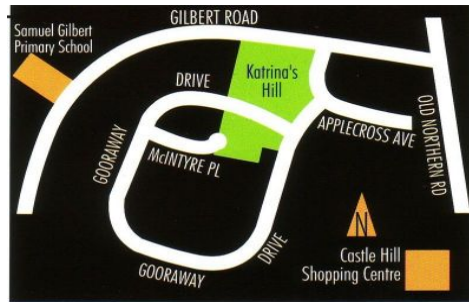

CastleHaven

CASTLE HILL

Land Size : 700 sqm

View : <https://www.castlehaven.com.au/sale/nsw/hills/castle-hill/residential/land/5735201>

Castlehaven Realtors
02 9634 5222