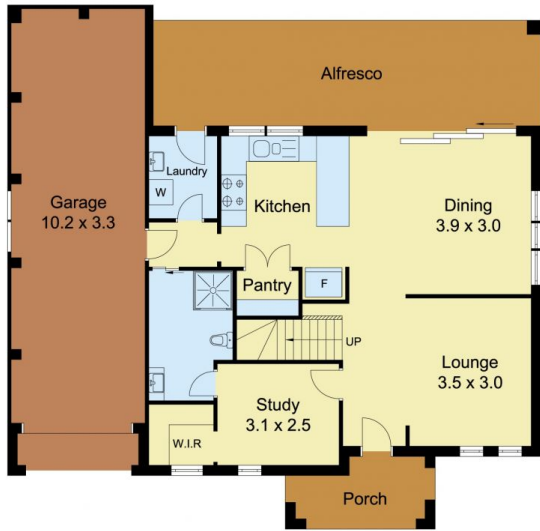

CastleHaven

145 Alex Avenue Schofields NSW

5 3 2

Ready to move in!

An ultra spacious design with natural light and effortless living have all been maximized to stunning effect in this perfect five bedroom new home. It boasts a peaceful setting on the high side of a premier family address, moments from transport, shopping centre, restaurants, theatre and it's an easy walk to school. Flawless architecture with impressive proportions, while the mood is one of relaxed luxury thanks to stylish neutrals and finishes. The inclusions list is endless! Numerous living areas, high ceilings, beautiful gourmet kitchen, porcelain tiles, ducted air conditioning, security alarm, 3 luxurious bathrooms. 5th bedroom/study downstairs with ensuite bathroom and walk-in robe. Rare opportunity! Call now for an appointment before it's too late.

View : <https://www.castlehaven.com.au/sale/nsw/western-sydney/schofields/residential/house/5735842>

Vicky Williams
02 9634 5222

GROUND FLOOR

FIRST FLOOR

Scale in metres, indicative only. Dimensions are approximate. All information contained herein is gathered from sources we believe to be reliable. However, we cannot guarantee its accuracy and interested persons should rely on their own enquiries.