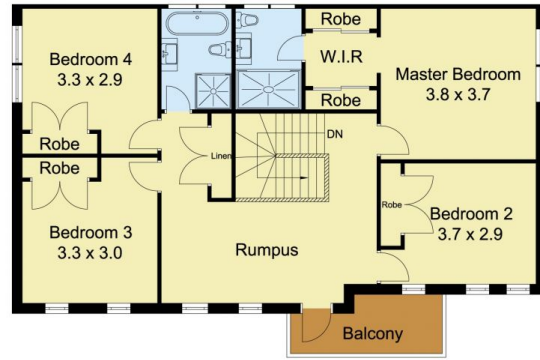

CastleHaven

145 Alex Avenue Schofields NSW

5 3 2

Ready to move in!

An ultra spacious design with natural light and effortless living have all been maximized to stunning effect in this perfect five bedroom new home. It boasts a peaceful setting on the high side of a premier family address, moments from transport, shopping centre, restaurants, theatre and it's an easy walk to school. Flawless architecture with impressive proportions, while the mood is one of relaxed luxury thanks to stylish neutrals and finishes. The inclusions list is endless! Numerous living areas, high ceilings, beautiful gourmet kitchen, porcelain tiles, ducted air conditioning, security alarm, 3 luxurious bathrooms. 5th bedroom/study downstairs with ensuite bathroom and walk-in robe. Rare opportunity! Call now for an appointment before it's too late.

View : <https://www.castlehaven.com.au/sale/nsw/western-sydney/schofields/residential/house/5735842>

Vicky Williams
02 9634 5222

GROUND FLOOR

FIRST FLOOR

Scale in metres, indicative only. Dimensions are approximate. All information contained herein is gathered from sources we believe to be reliable. However, we cannot guarantee its accuracy and interested persons should rely on their own enquiries.