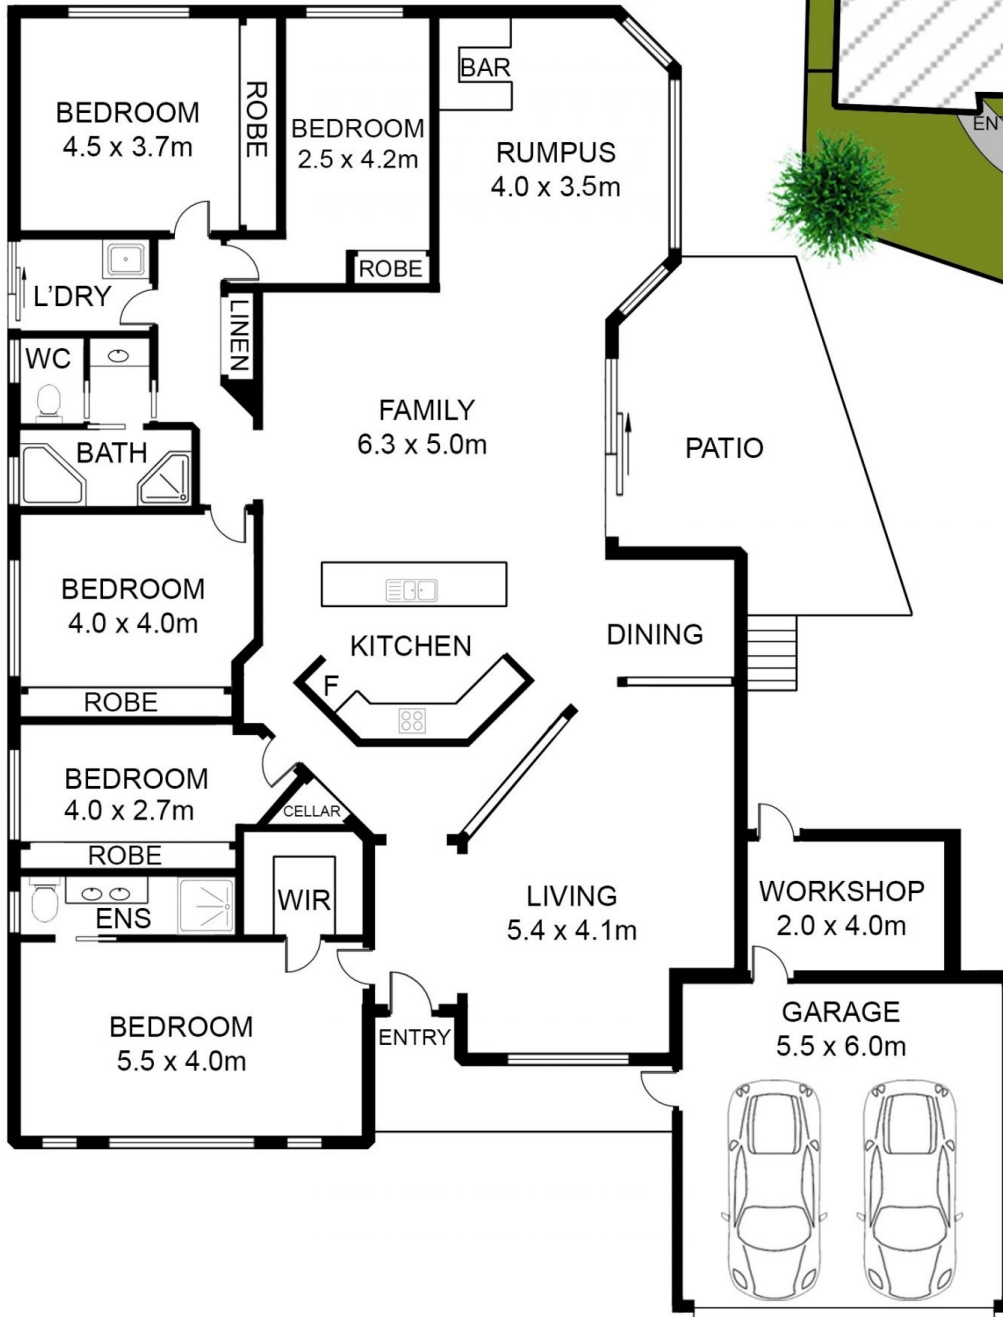

10 Helmsley Grove, Castle Hill

DISCLAIMER
DIMENSIONS ARE APPROXIMATE AND SHOULD ONLY BE USED AS A GUIDE.
THEY ARE NOT TO SCALE AND NO LIABILITY WILL BE ACCEPTED.

Castlehaven