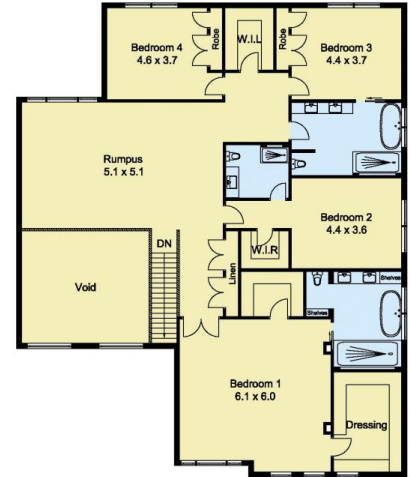

## 17 Walker Avenue Norwest NSW

5 5 3

New Suburb Record. Grand Design, Superbly Finished Masterpiece, Brand-new. Showcasing an exceptional level of craftsmanship rarely seen today, this architecturally designed residence sets a new benchmark in refined contemporary living in the premier pocket of The Fairways estate, near Castle Hill Country Club.

Constructed by Billyard Homes, you'll be in no doubt about the home's quality or grandeur as you enter through the stunning entrance where a grand staircase awaits. From

**Price** : \$ 2,350,000  
**Building Size** : 612 sqm  
**Land Size** : 700 sqm  
**View** : <https://www.castlehaven.com.au/sale/nsw/hills/norwest/residential/house/5736074>

**Ryan Hawes**  
0431 687 600

<https://www.castlehaven.com.au>

SITE PLAN

GROUND FLOOR

FIRST FLOOR

Scale in metres, indicative only. Dimensions are approximate. All information contained herein is gathered from sources we believe to be reliable. However, we cannot guarantee its accuracy and interested persons should rely on their own enquiries.