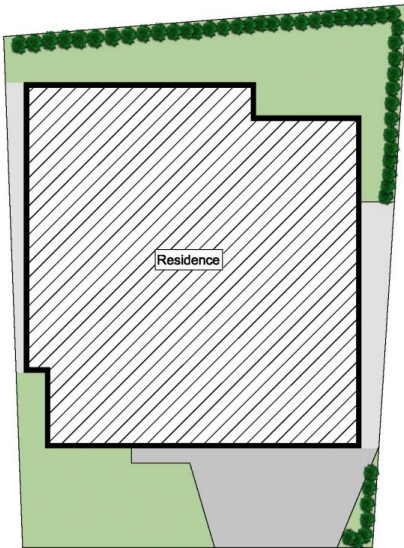

## 17 Walker Avenue Norwest NSW

5 5 3

New Suburb Record. Grand Design, Superbly Finished Masterpiece, Brand-new. Showcasing an exceptional level of craftsmanship rarely seen today, this architecturally designed residence sets a new benchmark in refined contemporary living in the premier pocket of The Fairways estate, near Castle Hill Country Club.

This commanding 66sq residence offers the ultimate lifestyle sanctuary for growing and extended families. Positioned on a 700msq block of land with a north facing rear yard and an enormous alfresco area, which includes an outdoor BBQ kitchen with shutters, ceiling fans and heaters.

Constructed by Billyard Homes, you'll be in no doubt about the home's quality or grandeur as you enter through the stunning entrance where a grand staircase awaits. From

**Price** : \$ 2,350,000  
**Building Size** : 612 sqm  
**Land Size** : 700 sqm  
**View** : <https://www.castlehaven.com.au/sale/nsw/hills/norwest/residential/house/5736074>

**Ryan Hawes**  
0431 687 600

<https://www.castlehaven.com.au>

SITE PLAN

GROUND FLOOR

FIRST FLOOR

Scale in metres, indicative only. Dimensions are approximate. All information contained herein is gathered from sources we believe to be reliable. However, we cannot guarantee its accuracy and interested persons should rely on their own enquiries.