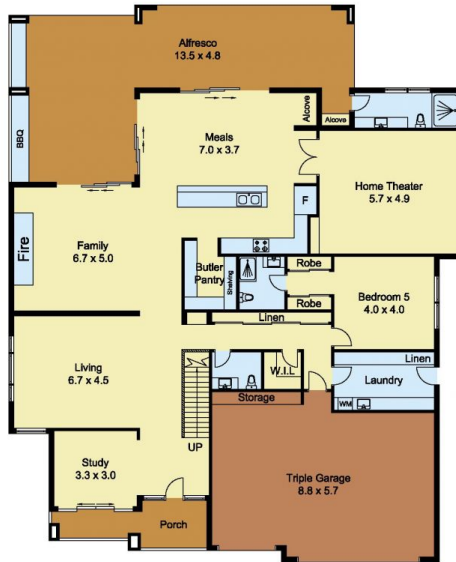

## 17 Walker Avenue Norwest NSW

5 5 3

New Suburb Record. Grand Design, Superbly Finished Masterpiece, Brand-new. Showcasing an exceptional level of craftsmanship rarely seen today, this architecturally designed residence sets a new benchmark in refined contemporary living in the premier pocket of The Fairways estate, near Castle Hill Country Club.

This commanding 66sq residence offers the ultimate lifestyle sanctuary for growing and extended families. Positioned on a 700msq block of land with a north facing rear yard and an enormous alfresco area, which includes an outdoor BBQ kitchen with shutters, ceiling fans and heaters.

Constructed by Billyard Homes, you'll be in no doubt about the home's quality or grandeur as you enter through the stunning entrance where a grand staircase awaits. From

**Price** : \$ 2,350,000  
**Building Size** : 612 sqm  
**Land Size** : 700 sqm  
**View** : <https://www.castlehaven.com.au/sale/nsw/hills/norwest/residential/house/5736074>

**Ryan Hawes**  
0431 687 600

<https://www.castlehaven.com.au>

SITE PLAN

GROUND FLOOR

FIRST FLOOR

Scale in metres, indicative only. Dimensions are approximate. All information contained herein is gathered from sources we believe to be reliable. However, we cannot guarantee its accuracy and interested persons should rely on their own enquiries.