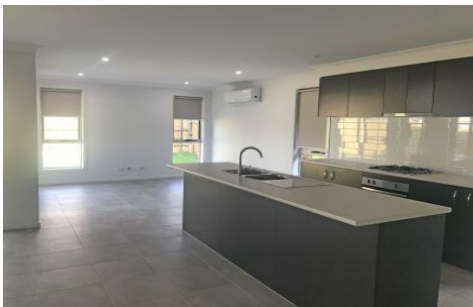

CastleHaven

36 Galluzzo Street Riverstone NSW

4  2  1 

Ready to move in to, is this new, four bedroom, single level home in the new high end location of Riverstone bordering Windsor Road and Schofields, surrounded by all new homes. This home is perfect if you like easy, low maintenance living with its larger open plan living areas, stone kitchen with gas cooking, and dishwasher and family and meals area. Tiled alfresco dining area overlooking the good sized backyard. Auto garage, air-conditioning and high ceilings. Two bathrooms including ensuite to main bedroom. Walk in robe to main bedroom and built-in robes to others. Close to trains, buses and many schools including Norwest Christian College and local shops. Short drive to Rouse Hill Shopping Centre & IKEA. AVAILABLE NOW. PETS CONSIDERED.