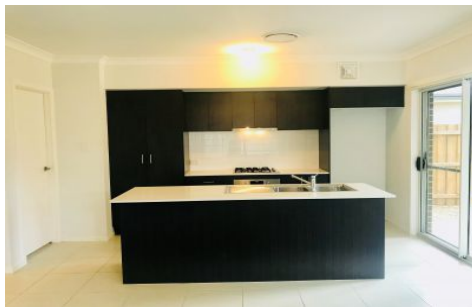

CastleHaven

51 Wildflower Street Schofields NSW

4 2 1

Positioned near the end of a quiet street, this 4 bedroom Rawson Home is stylish with a neutral colour palette. Located within easy reach of transport links, schools and shopping facilities and only moments to Rouse Hill Town Centre, Woolworths, & Tallawong Sydney Metro Railway & Schofields Station.

Property features:

- Gourmet kitchen with gas cooking & stainless steel appliances
- Open plan family & dining
- Separate theatre room & upstairs rumpus room
- Built-ins to all bedrooms, upstairs master with walk-in robe, ensuite & private balcony
- Alfresco dining with fully fenced, low maintenance yard
- Auto garage with internal access
- Ducted air conditioning
- Flyscreens