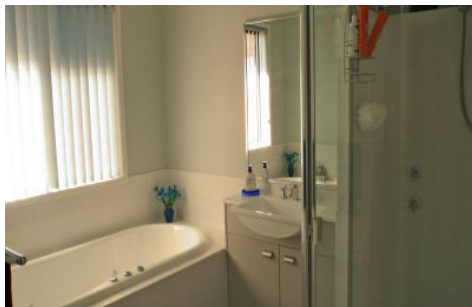

CastleHaven