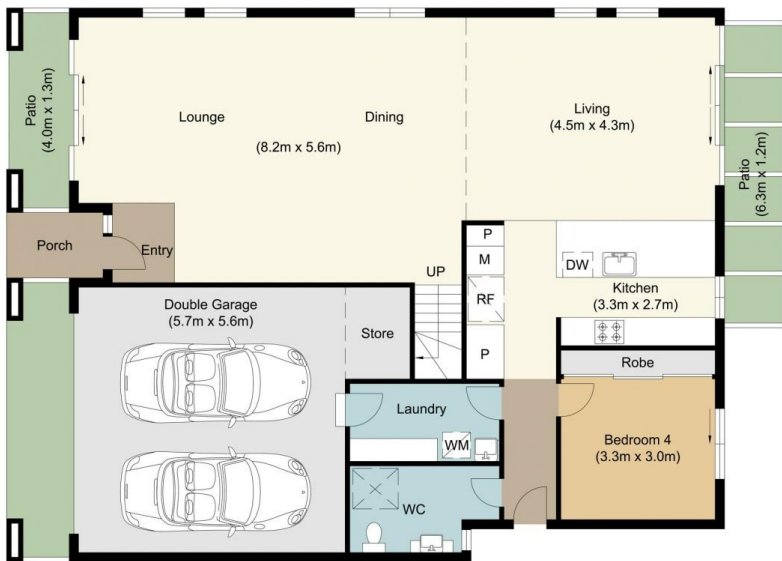

Upper Level

Ground Level