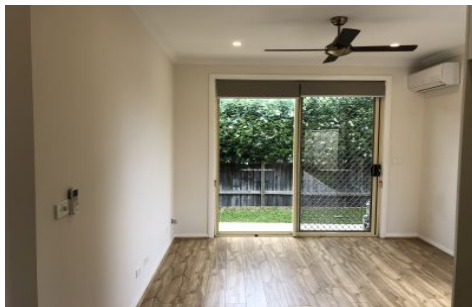

CastleHaven

1a Gainsford Drive Kellyville NSW

2 1

Newly built and ready to move into is this good sized two bedroom villa with its own private off street entry. Two minute easy walk to Kellyville Metro meaning Rouse Hill Town Centre, Macquarie shopping centre and Castle Towers are at your doorstep. Also with convenient access to Castle Hill high school and buses at door.

- . Timber floors throughout
- . Contemporary gas kitchen with dishwasher
- . Two bedrooms - huge main and built-in robes to both
- . Bathroom
- . European laundry
- . Air conditioning and ceiling fans
- . Good sized lounge opening onto private, low maintenance yard