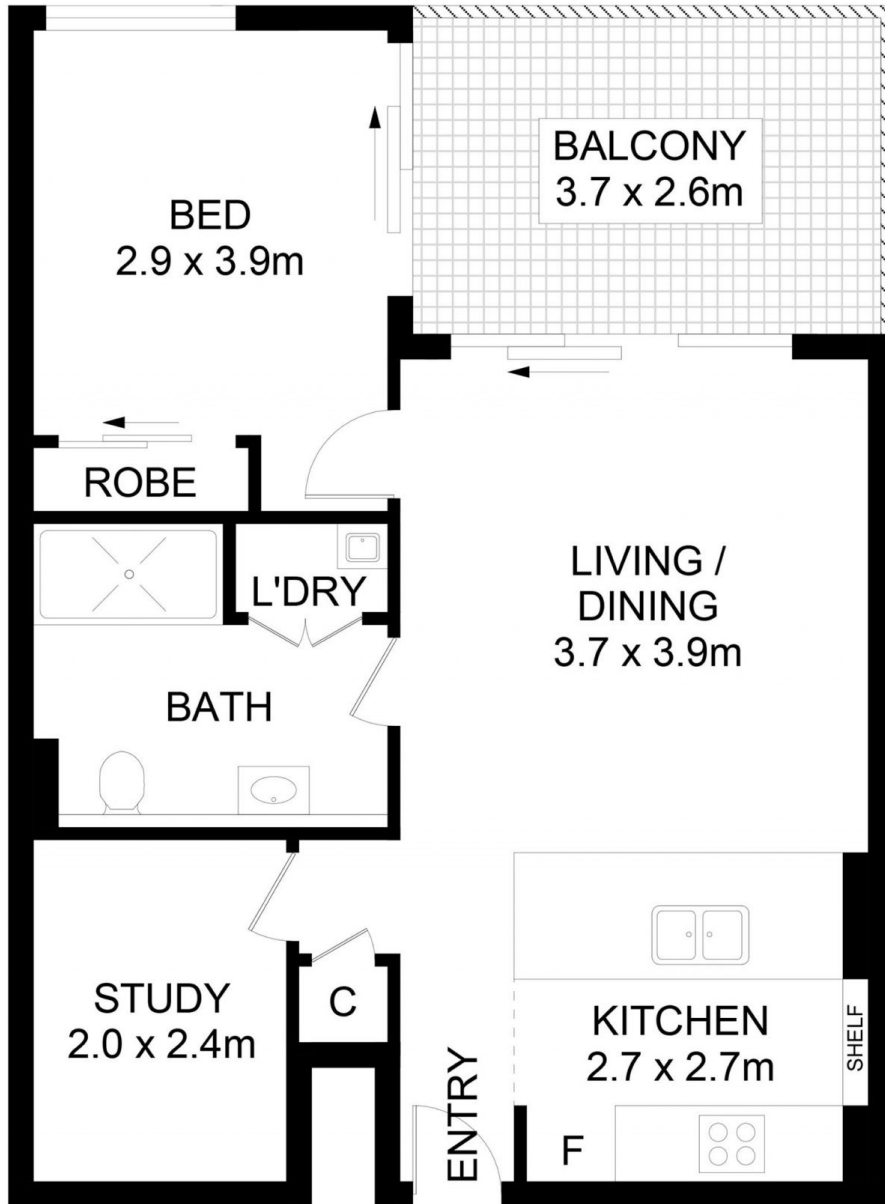

CastleHaven

420/100 Fairway Drive Norwest NSW

1  1  1 

This modern 1 bedroom plus study apartment on the 4th floor with stylish modern finish, offers generous living area with ultra-convenient lifestyle in this ever popular Norwest/Bella Vista precinct, zoned for Bella Vista Primary School.

Price : \$ 610,000

View : <https://www.castlehaven.com.au/sale/nsw/hills/norwest/residential/apartment/7452023>

- Open plan living
- Oversized bedroom with a wardrobe
- Generous sized study room
- Modern gas kitchen with stone bench tops, quality appliances including oven, microwave, dishwasher, soft closing drawers, and glass splashback
- Bright living area and spacious private balcony with district view
- Top quality timber flooring
- Only two years young
- Ducted air conditioning

Sunny Lee
02 9634 5222

<https://www.castlehaven.com.au>

420/100 Fairway Drive, Norwest

DISCLAIMER: No liability for the accuracy of details contained within our floor plans. All plans are drawn and also checked to the best of our ability, however information contained in our floor plans such as area calculations are approximate, and have not been surveyed or drawn to scale. Our floor plans are for representational purposes only and should be used as such. Do not attempt to refer to our floor plans for structural or detailed information.