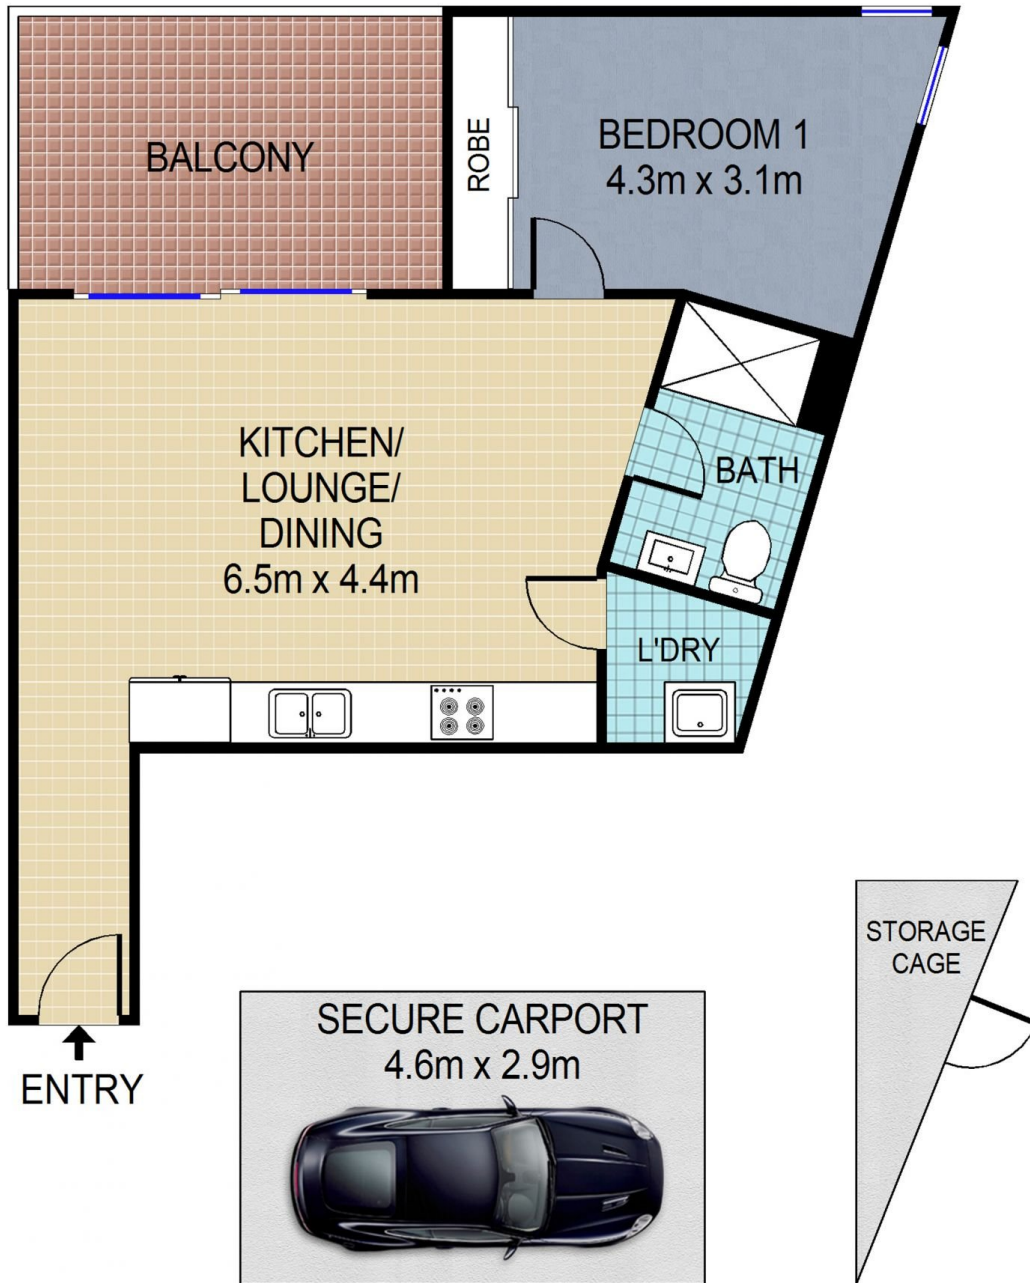

(NOT IN POSITION)

215/9A Terry Road, **ROUSE HILL**

CastleHaven

DISCLAIMER: All dimensions are approximate and for illustrative purposes. Interested parties should rely on their own enquiries.