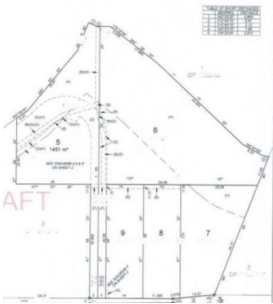

CastleHaven

6/48 Indwarra Avenue North Kellyville NSW

Right in the heart of North Kellyville this parcel of land offers the perfect blend of bush lifestyle and convenience. Just a short stroll to North Kellyville Village you can really enjoy all that the suburb has to offer. Build your dream home and enjoy all the space you could want.

This is certainly an opportunity you will not want to miss!

Price : 1,600,000
Land Size : 2408 sqm
View : <https://www.castlehaven.com.au/sale/nsw/hills/north-kellyville/residential/land/7934682>

Patrick Sanford
02 9634 5222