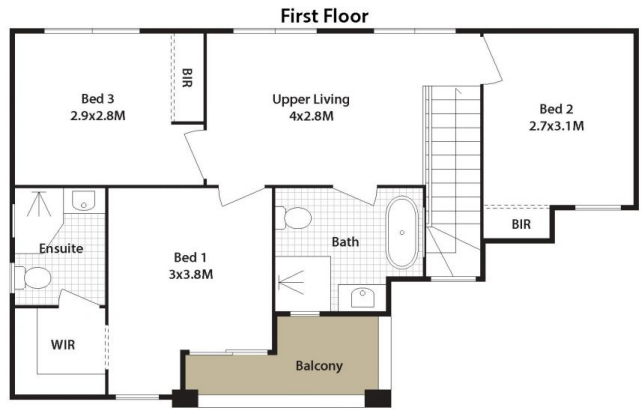

1 Boongala Cres, Melonba.

CastleHaven