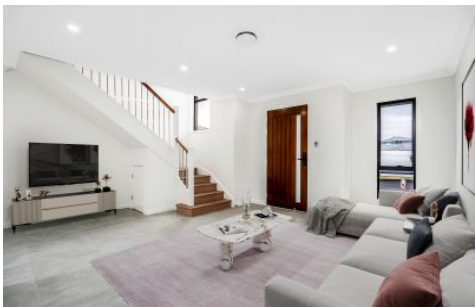

CastleHaven