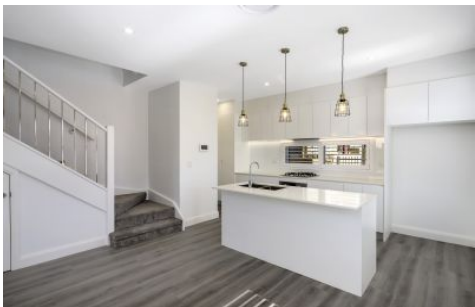

# CastleHaven

**1/57 Victoria Road Parramatta NSW**

**3  2  2 **

Located in the heart of Parramatta, this near new 3 bedroom townhouse offers all amenities at your door! Walking distance to bus stop, Coles and specialty stores, future light rail, local parks & reserves and only moments to Parramatta CBD & railway station. Enjoy a low maintenance lifestyle and all amenities in this secured complex.

**View :** <https://www.castlehaven.com.au/lease/nsw/parramatta/parramatta/residential/townhouse/7959858>

**Property features:**

- Open plan, caesarstone kitchen with gas cooking & stainless steel appliances including dishwasher
- Lounge and dining room with study nook
- Built-ins to all bedrooms
- Ensuite to master bedroom
- Undercover entertaining area
- Fully fenced, low maintenance courtyard
- Undercover security parking with storage cage