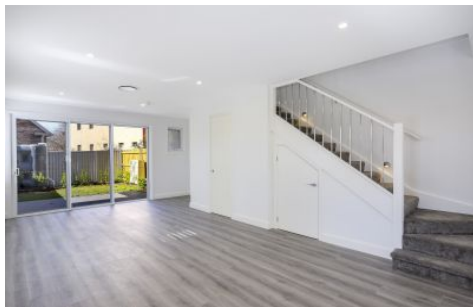

# CastleHaven

**1/57 Victoria Road Parramatta NSW**

**3  2  2 **

Located in the heart of Parramatta, this near new 3 bedroom townhouse offers all amenities at your door! Walking distance to bus stop, Coles and specialty stores, future light rail, local parks & reserves and only moments to Parramatta CBD & railway station. Enjoy a low maintenance lifestyle and all amenities in this secured complex.

**View :** <https://www.castlehaven.com.au/lease/nsw/parramatta/parramatta/residential/townhouse/7959858>

**Property features:**

- Open plan, caesarstone kitchen with gas cooking & stainless steel appliances including dishwasher
- Lounge and dining room with study nook
- Built-ins to all bedrooms
- Ensuite to master bedroom
- Undercover entertaining area
- Fully fenced, low maintenance courtyard
- Undercover security parking with storage cage