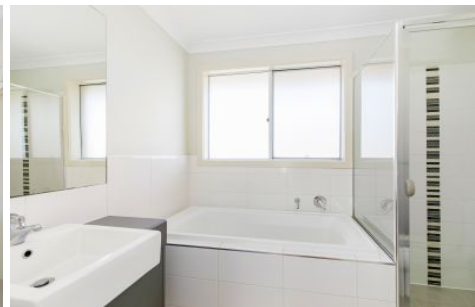

CastleHaven

97 Hezlett Road North Kellyville NSW

4 2 2

Located in thriving North Kellyville, this recently painted 4-bedroom home offers all amenities at your door! Walking distance to North Village Shopping Centre, bus stop, local parks & reserves, and only moments to Woolworths and specialty stores, Rouse Hill Town Centre & Sydney Metro Railway stops.

View : <https://www.castlehaven.com.au/lease/nsw/hills/north-kellyville/residential/house/7960338>

Main Features:

- Master bedroom with ensuite & walk-in robe
- Built-in robes to other bedrooms
- Formal lounge
- Separate study/potential 5th bedroom
- Powder room
- Open plan gas kitchen with Caesar stone bench-tops
- Ducted air conditioning
- Stand alone double lockup garage